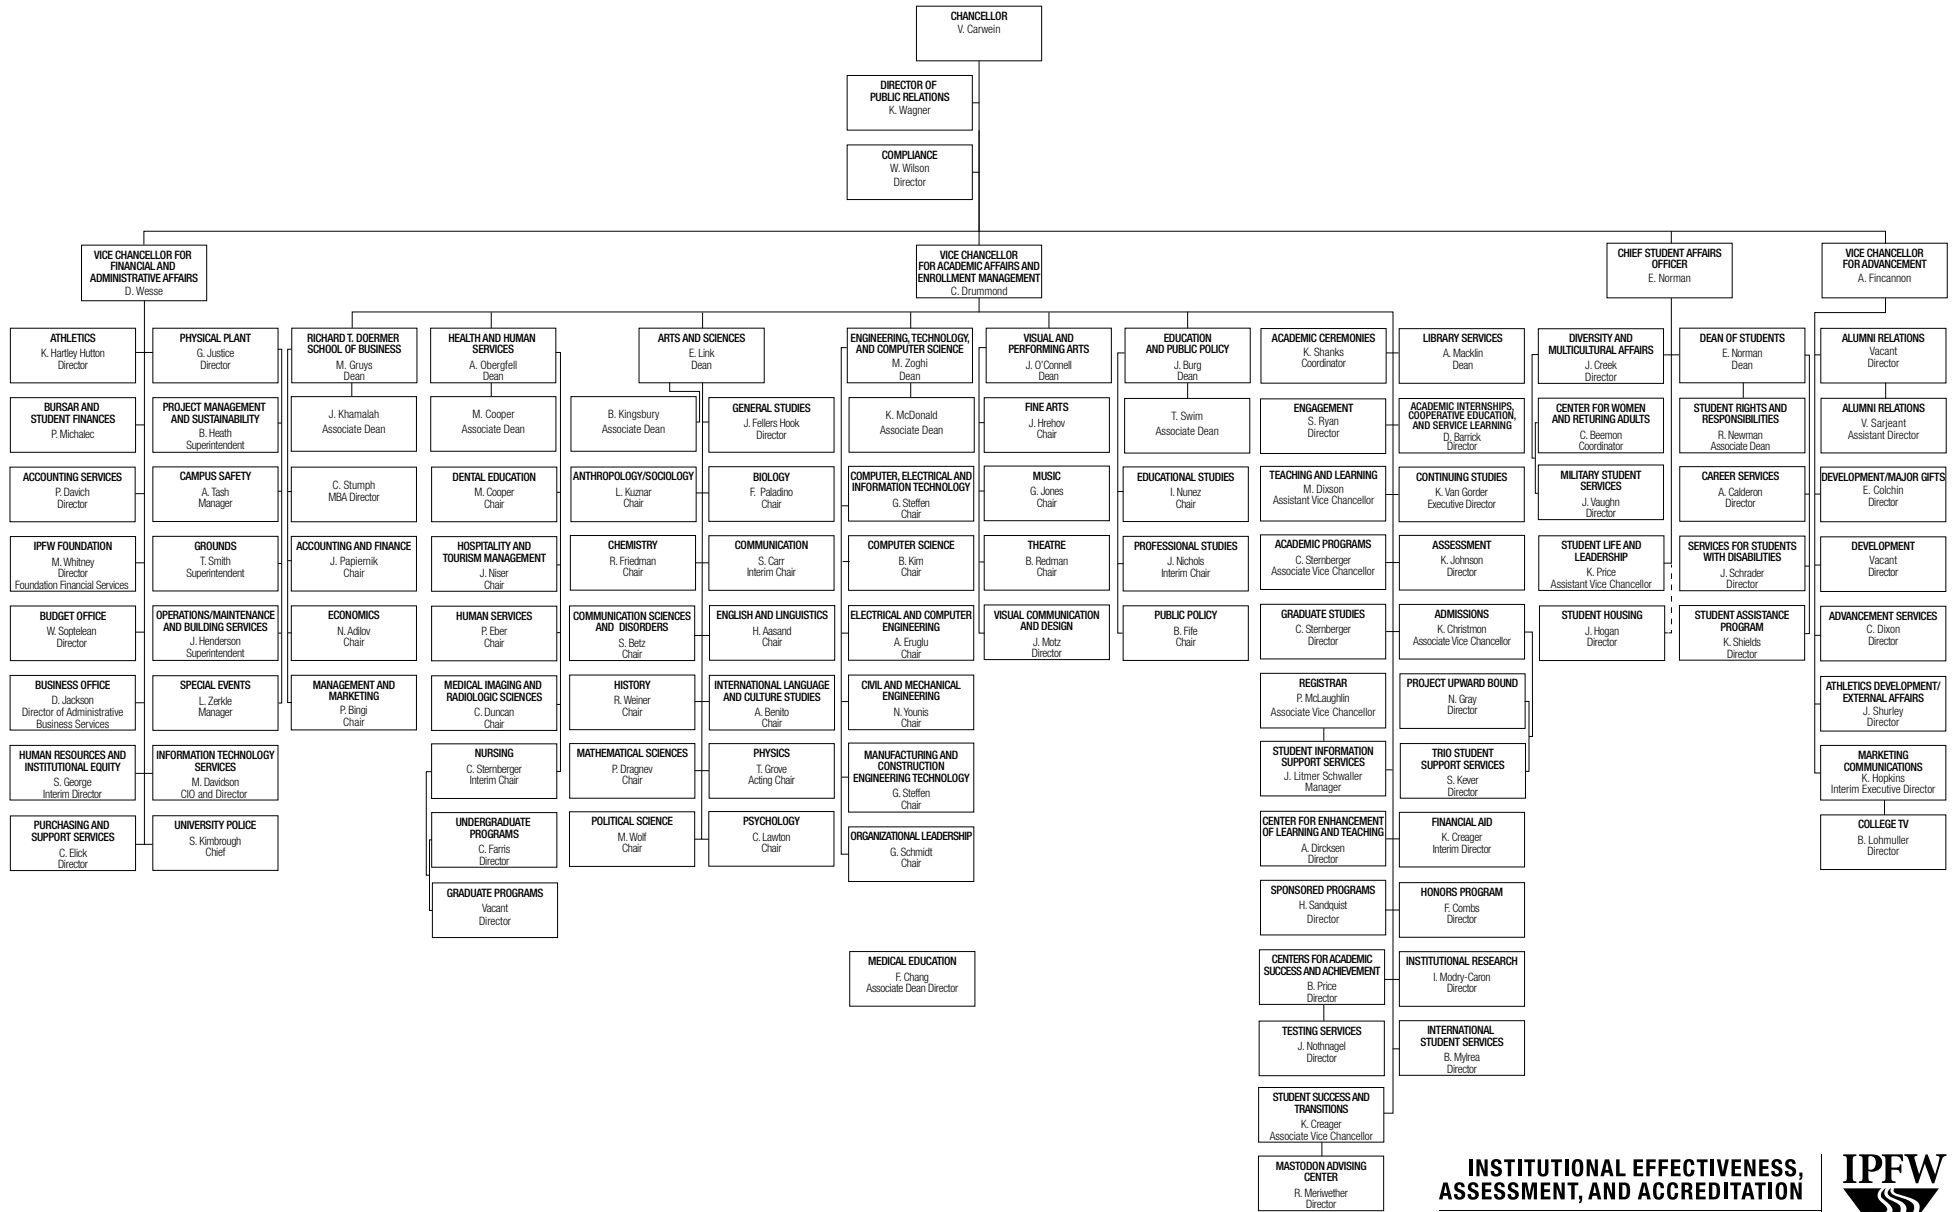

INDIANA UNIVERSITY-PURDUE UNIVERSITY FORT WAYNE ORGANIZATIONAL CHART 2017

**INSTITUTIONAL EFFECTIVENESS,
ASSESSMENT, AND ACCREDITATION**

INDIANA UNIVERSITY-PURDUE UNIVERSITY FORT WAYNE