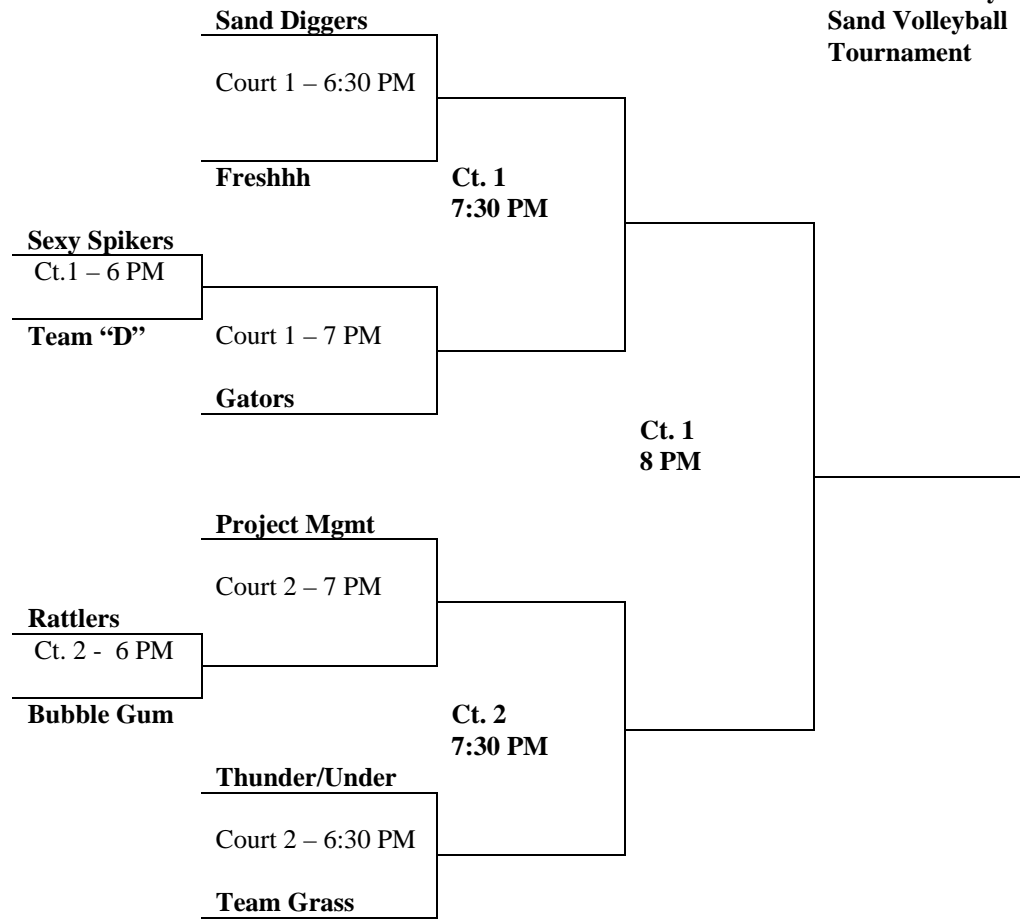

**IPFW Tuesday  
Sand Volleyball  
Tournament**

Single Elimination Tournament  
 Teams will play best 2 out of 3 games.  
 First 2 games to 18 with a cap at 20  
 Third game is to 11 with a cap at 15

Teams were seeded based on win – loss record and point totals.