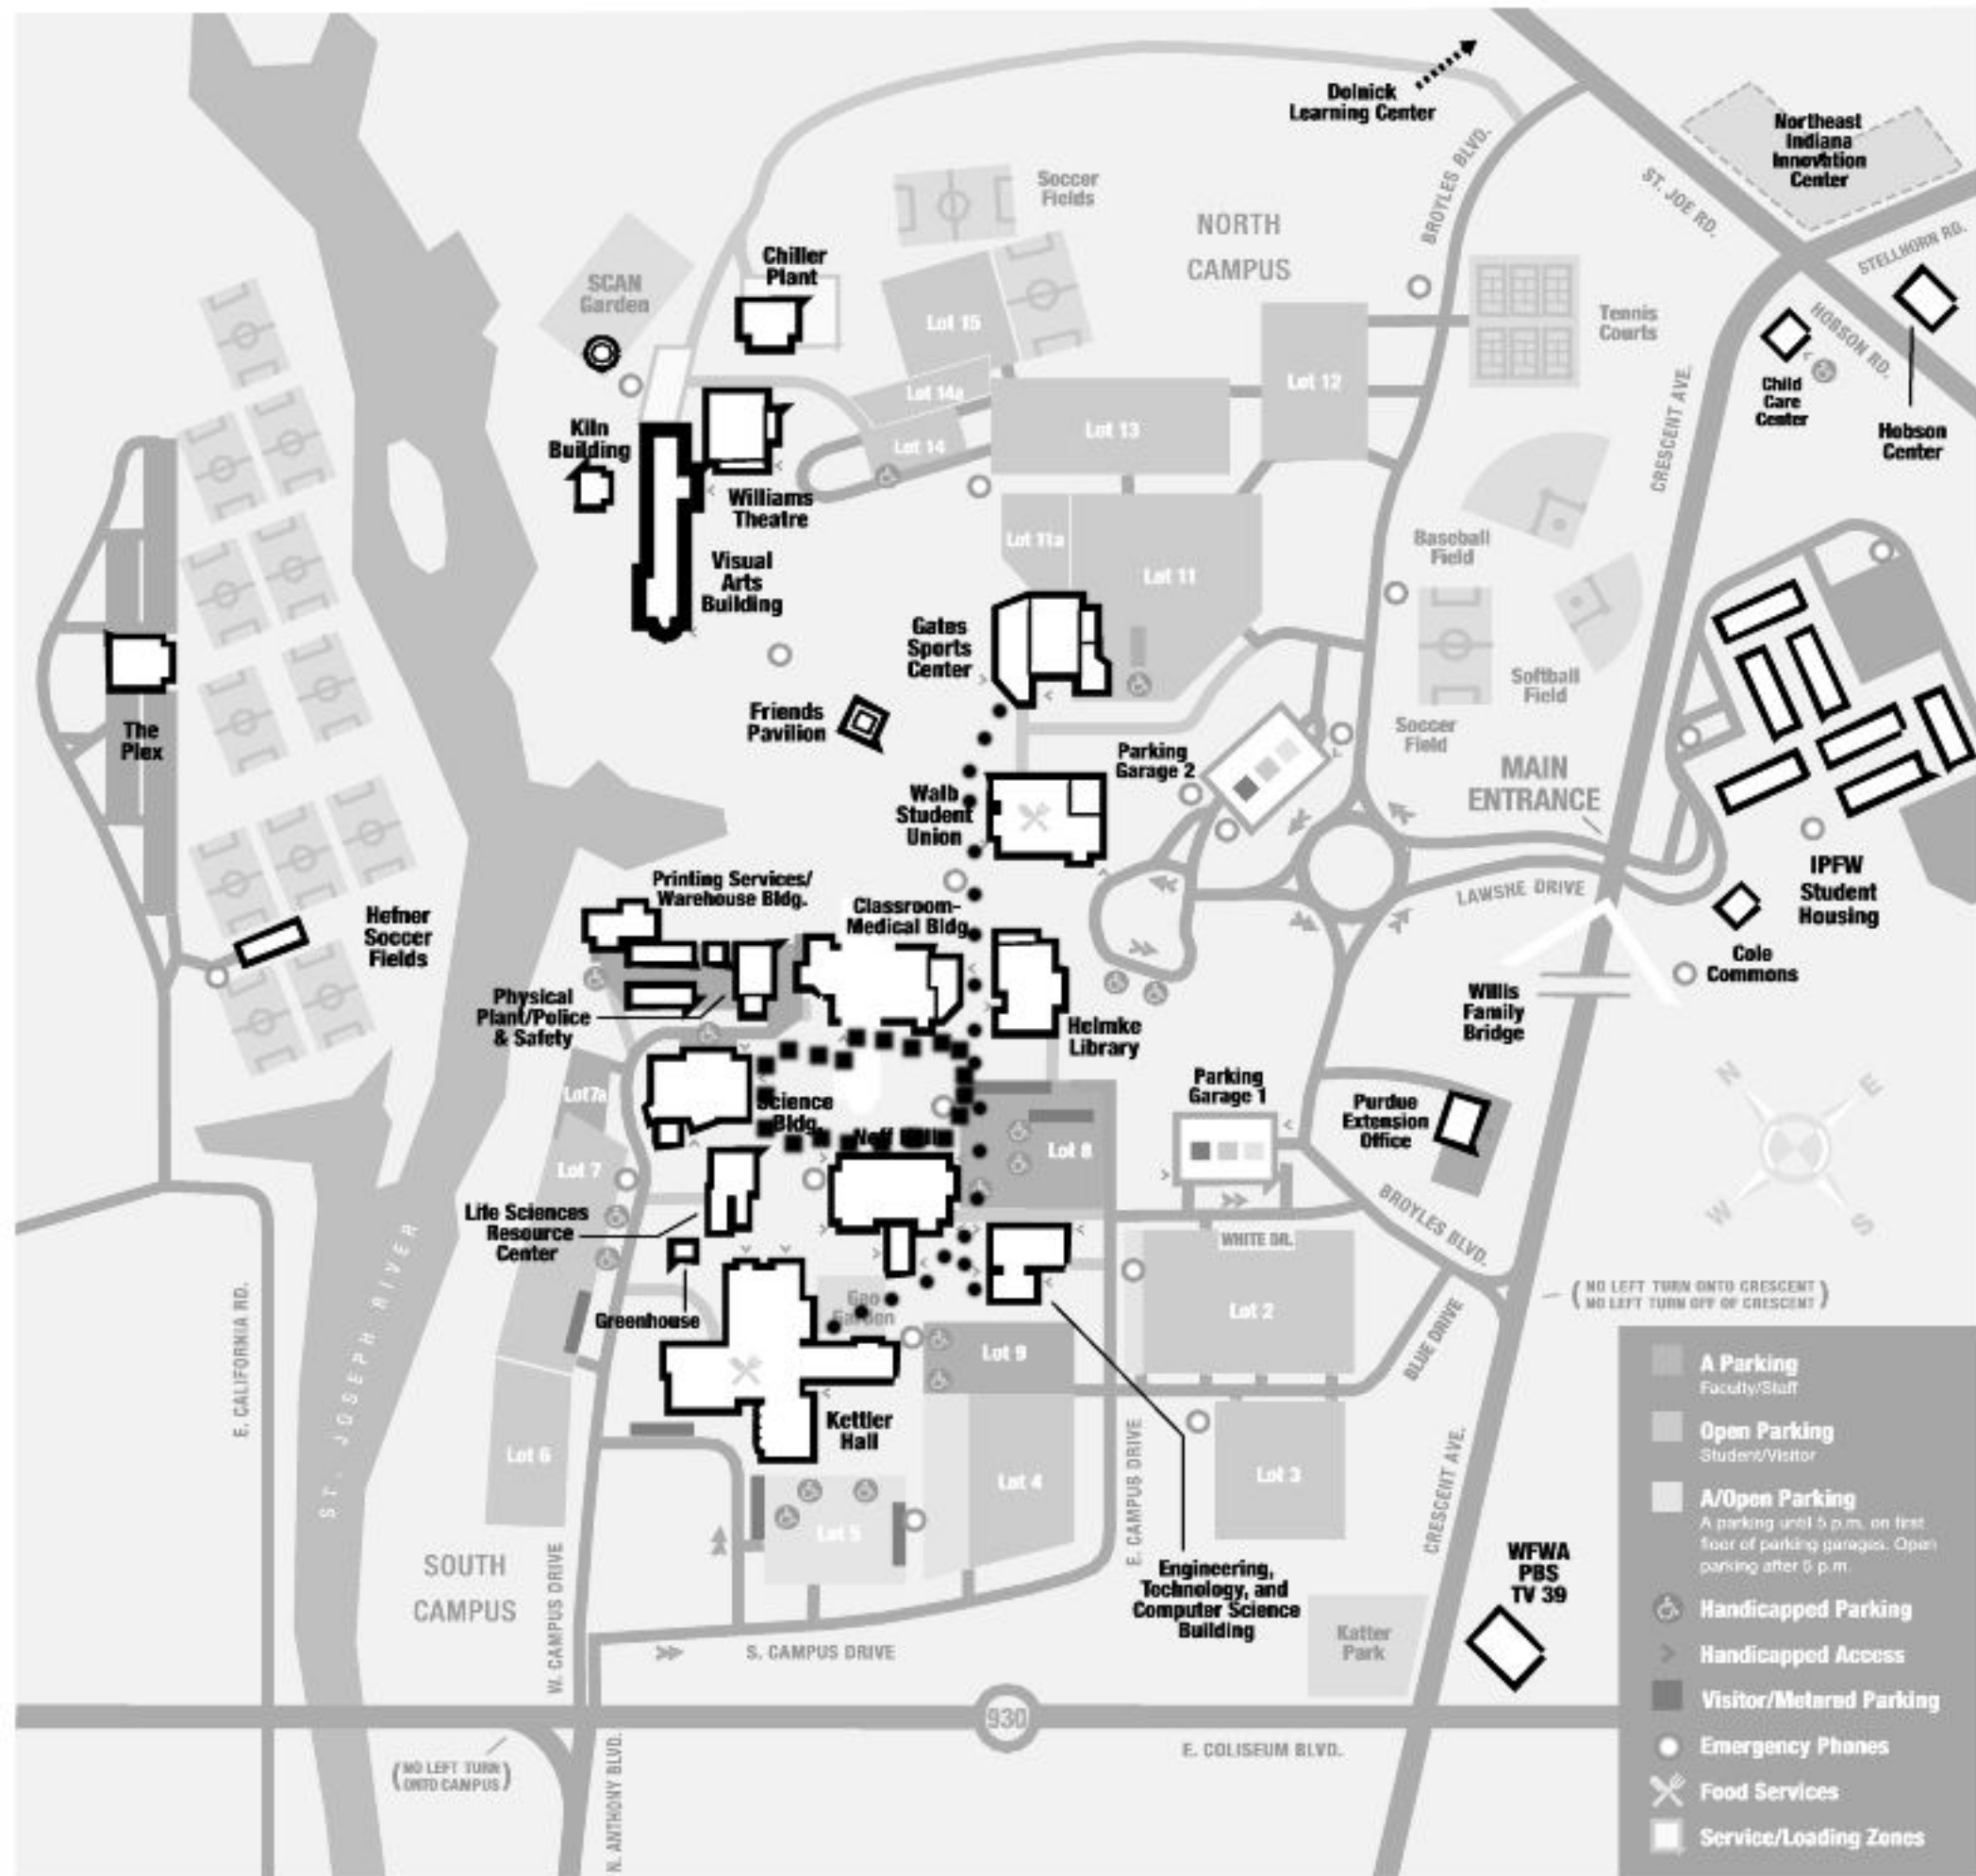

IPFW Campus Walking Paths

Gates Sports Center to Engineering Bldg = 400 meters (1/4 mile)

Gates Sports Center to Kettler = 500 meters

Loop between KT, SB, and CM = 400 meters