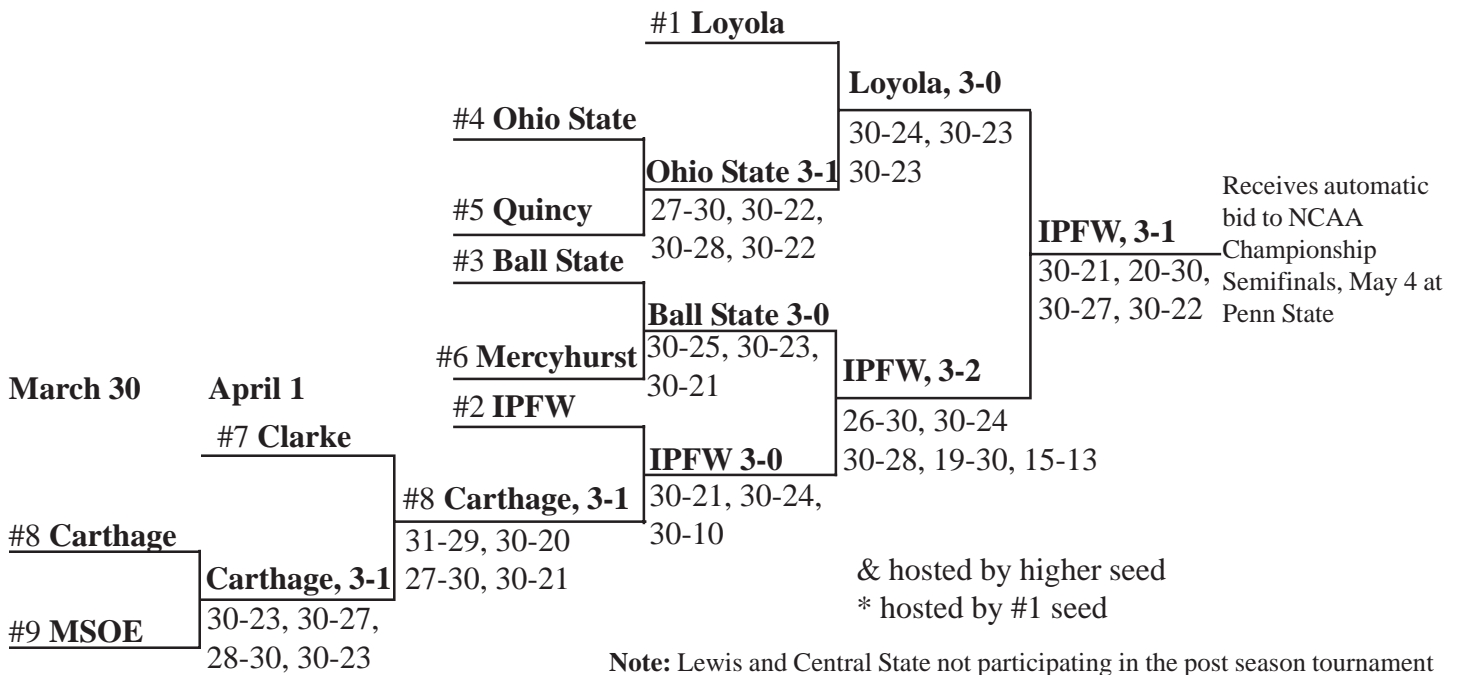

2006 MIVA COLEMAN DIVISION

PLAYERS OF THE WEEK

Jan. 17 @T. J. Bellei, MB, Carthage
Jan. 24 No selection
Jan. 31 Erik Vogt, MH, Clarke
Feb. 7 Erik Vogt, MH, Clarke
Feb. 14 No selection
Feb. 21 Mike Mocchi, OH, MSOE
Feb. 28 Tyler Galstad, OPP/S, Clarke
Mar. 7 Tyler Galstad, OPP/S, Clarke
Mar. 14 Erik Vogt, MH, Clarke
Mar. 21 Mike Mocchi, OH, MSOE
Mar. 28 @Matt Ulmer, S, Carthage
Apr. 4 Shane Olson, OH, Carthage

@ named Sports Imports/AVCA Division III Men's National Player of the Week

2006 MIVA Post Season Tournament Information

MIVA Tournament

April 22& April 27* April 29*

2006 Midwestern Intercollegiate Volleyball Association Shondell/Dunlap Division Individual Leaders as of May 9, 2006